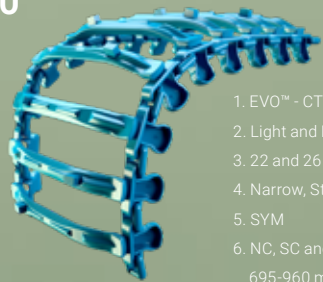

TRACTION

EX™

- 1. EX™ - CTL
- 2. Normal
- 3. 22 and 26 mm
- 4. Narrow and Standard
- 5. SYM
- 6. NC, SC and DC

774-960 mm width

OF™

- 1. OF™ - CTL
- 2. Normal
- 3. 22 and 26 mm
- 4. Narrow, Standard and Soft
- 5. SYM
- 6. NC, SC and DC

655-906 mm width

EVO™

- 1. EVO™ - CTL
- 2. Light and Normal
- 3. 22 and 26 mm
- 4. Narrow, Standard and Soft
- 5. SYM
- 6. NC, SC and DC

695-960 mm width

ALL-ROUND

ECO™

- 1. ECO™ - CTL
- 2. Normal
- 3. 22 and 26 mm
- 4. Narrow, Standard and Soft
- 5. SYM
- 6. NC, SC and DC

615-944 mm width

KovaX™

- 1. KovaX™ - CTL
- 2. Normal and Plus
- 3. 22 and 26 mm
- 4. Narrow, Standard and Soft
- 5. SYM and OSS
- 6. NC, SC and DC

680-950 mm width

Baltic™

- 1. Baltic™ - CTL
- 2. Light and Normal
- 3. 22 and 26 mm
- 4. Narrow, Standard and Soft
- 5. SYM, ASYM and OSS
- 6. NC, SC, DC and RC

650-1210 mm width

CoverB™

- 1. CoverB™ - CTL
- 2. Light and Normal
- 3. 22 and 26 mm
- 4. Narrow, Standard and Soft
- 5. SYM, ASYM and OSS
- 6. NC, SC, DC and RC

670-1220 mm width

FLOTATION

Skidder Wheel Tracks™