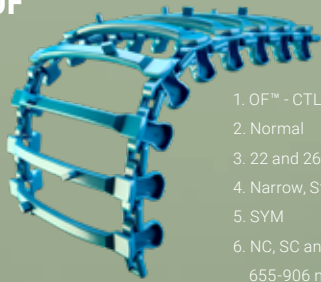

TRACTION

EX™

- 1. EX™ - CTL
- 2. Normal
- 3. 22 and 26 mm
- 4. Narrow and Standard
- 5. SYM
- 6. NC, SC and DC

774-960 mm width

OF™

- 1. OF™ - CTL
- 2. Normal
- 3. 22 and 26 mm
- 4. Narrow, Standard and Soft
- 5. SYM
- 6. NC, SC and DC

655-906 mm width

EVO™

- 1. EVO™ - CTL
- 2. Light and Normal
- 3. 22 and 26 mm
- 4. Narrow, Standard and Soft
- 5. SYM
- 6. NC, SC and DC

695-960 mm width

ALL-ROUND

ECO™

- 1. ECO™ - CTL
- 2. Normal
- 3. 22 and 26 mm
- 4. Narrow, Standard and Soft
- 5. SYM
- 6. NC, SC and DC

615-944 mm width

KovaX™

- 1. KovaX™ - CTL
- 2. Normal and Plus
- 3. 22 and 26 mm
- 4. Narrow, Standard and Soft
- 5. SYM and OSS
- 6. NC, SC and DC

680-950 mm width

Baltic™

- 1. Baltic™ - CTL
- 2. Light and Normal
- 3. 22 and 26 mm
- 4. Narrow, Standard and Soft
- 5. SYM, ASYM and OSS
- 6. NC, SC, DC and RC

650-1210 mm width

CoverB™

- 1. CoverB™ - CTL
- 2. Light and Normal
- 3. 22 and 26 mm
- 4. Narrow, Standard and Soft
- 5. SYM, ASYM and OSS
- 6. NC, SC, DC and RC

670-1220 mm width

FLOTATION

Skidder Wheel Tracks™