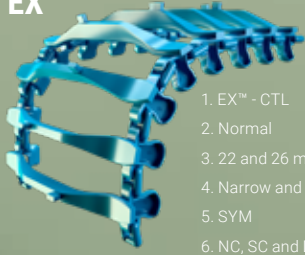

TRACTION

EX™

- 1. EX™ - CTL
- 2. Normal
- 3. 22 and 26 mm
- 4. Narrow and Standard
- 5. SYM
- 6. NC, SC and DC

774-960 mm width

OF™

- 1. OF™ - CTL
- 2. Normal
- 3. 22 and 26 mm
- 4. Narrow, Standard and Soft
- 5. SYM
- 6. NC, SC and DC

655-906 mm width

EVO™

- 1. EVO™ - CTL
- 2. Light and Normal
- 3. 22 and 26 mm
- 4. Narrow, Standard and Soft
- 5. SYM
- 6. NC, SC and DC

695-960 mm width

ALL-ROUND

ECO™

- 1. ECO™ - CTL
- 2. Normal
- 3. 22 and 26 mm
- 4. Narrow, Standard and Soft
- 5. SYM
- 6. NC, SC and DC

615-944 mm width

KovaX™

- 1. KovaX™ - CTL
- 2. Normal and Plus
- 3. 22 and 26 mm
- 4. Narrow, Standard and Soft
- 5. SYM and OSS
- 6. NC, SC and DC

680-950 mm width

Baltic™

- 1. Baltic™ - CTL
- 2. Light and Normal
- 3. 22 and 26 mm
- 4. Narrow, Standard and Soft
- 5. SYM, ASYM and OSS
- 6. NC, SC, DC and RC

650-1210 mm width

CoverB™

- 1. CoverB™ - CTL
- 2. Light and Normal
- 3. 22 and 26 mm
- 4. Narrow, Standard and Soft
- 5. SYM, ASYM and OSS
- 6. NC, SC, DC and RC

670-1220 mm width

FLOTATION

Skidder Wheel Tracks™